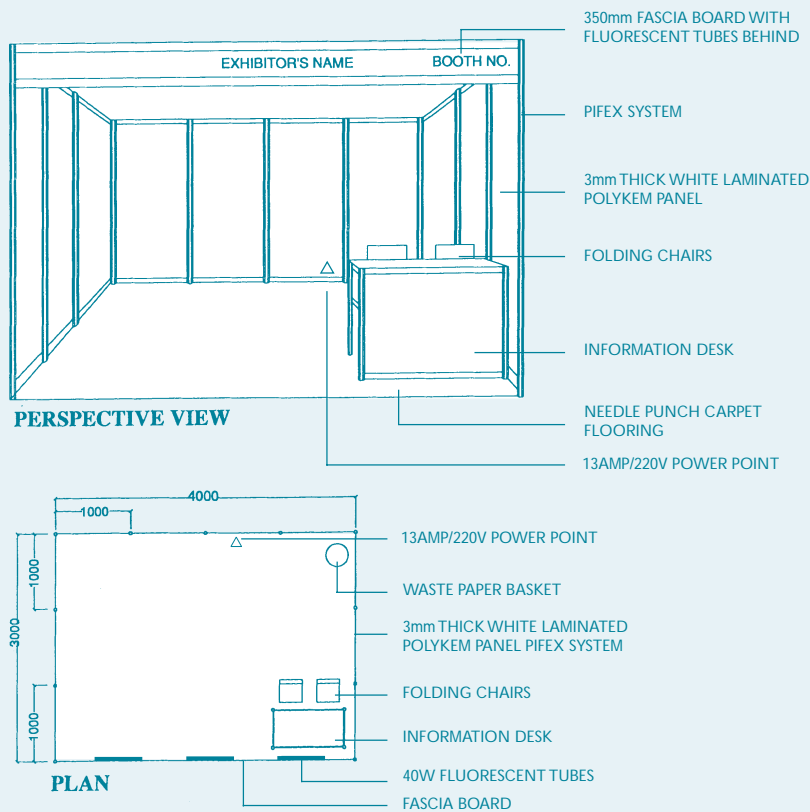

Participation Fees and Stand Packages

Option 1

Stand Space Only / Raw Space

EUR 390/m² (min 36m²)

Option 2

Shell Scheme Package
inclusive Stand Space

EUR 460/m² (min 12m²)

Includes:

- a. Walls 2.44m high system panels
- b. Fascia 350 mm high colour board with company's name and stand number
- c. Electrical 3 nos. 40W fluorescent tube
1 no. 13 amp / 220 V single-phase power point
- d. Furniture 1 no. information desk
2 nos. folding chairs
1 no. wastepaper basket
- e. Carpet Needle-punch carpet

Note:

- Electrical and Furniture package will increase proportionately only for every 12m² size increment
- No refund for unused / unwanted Electrical / Furniture items.

Option 3

Open-air Site / Raw Space